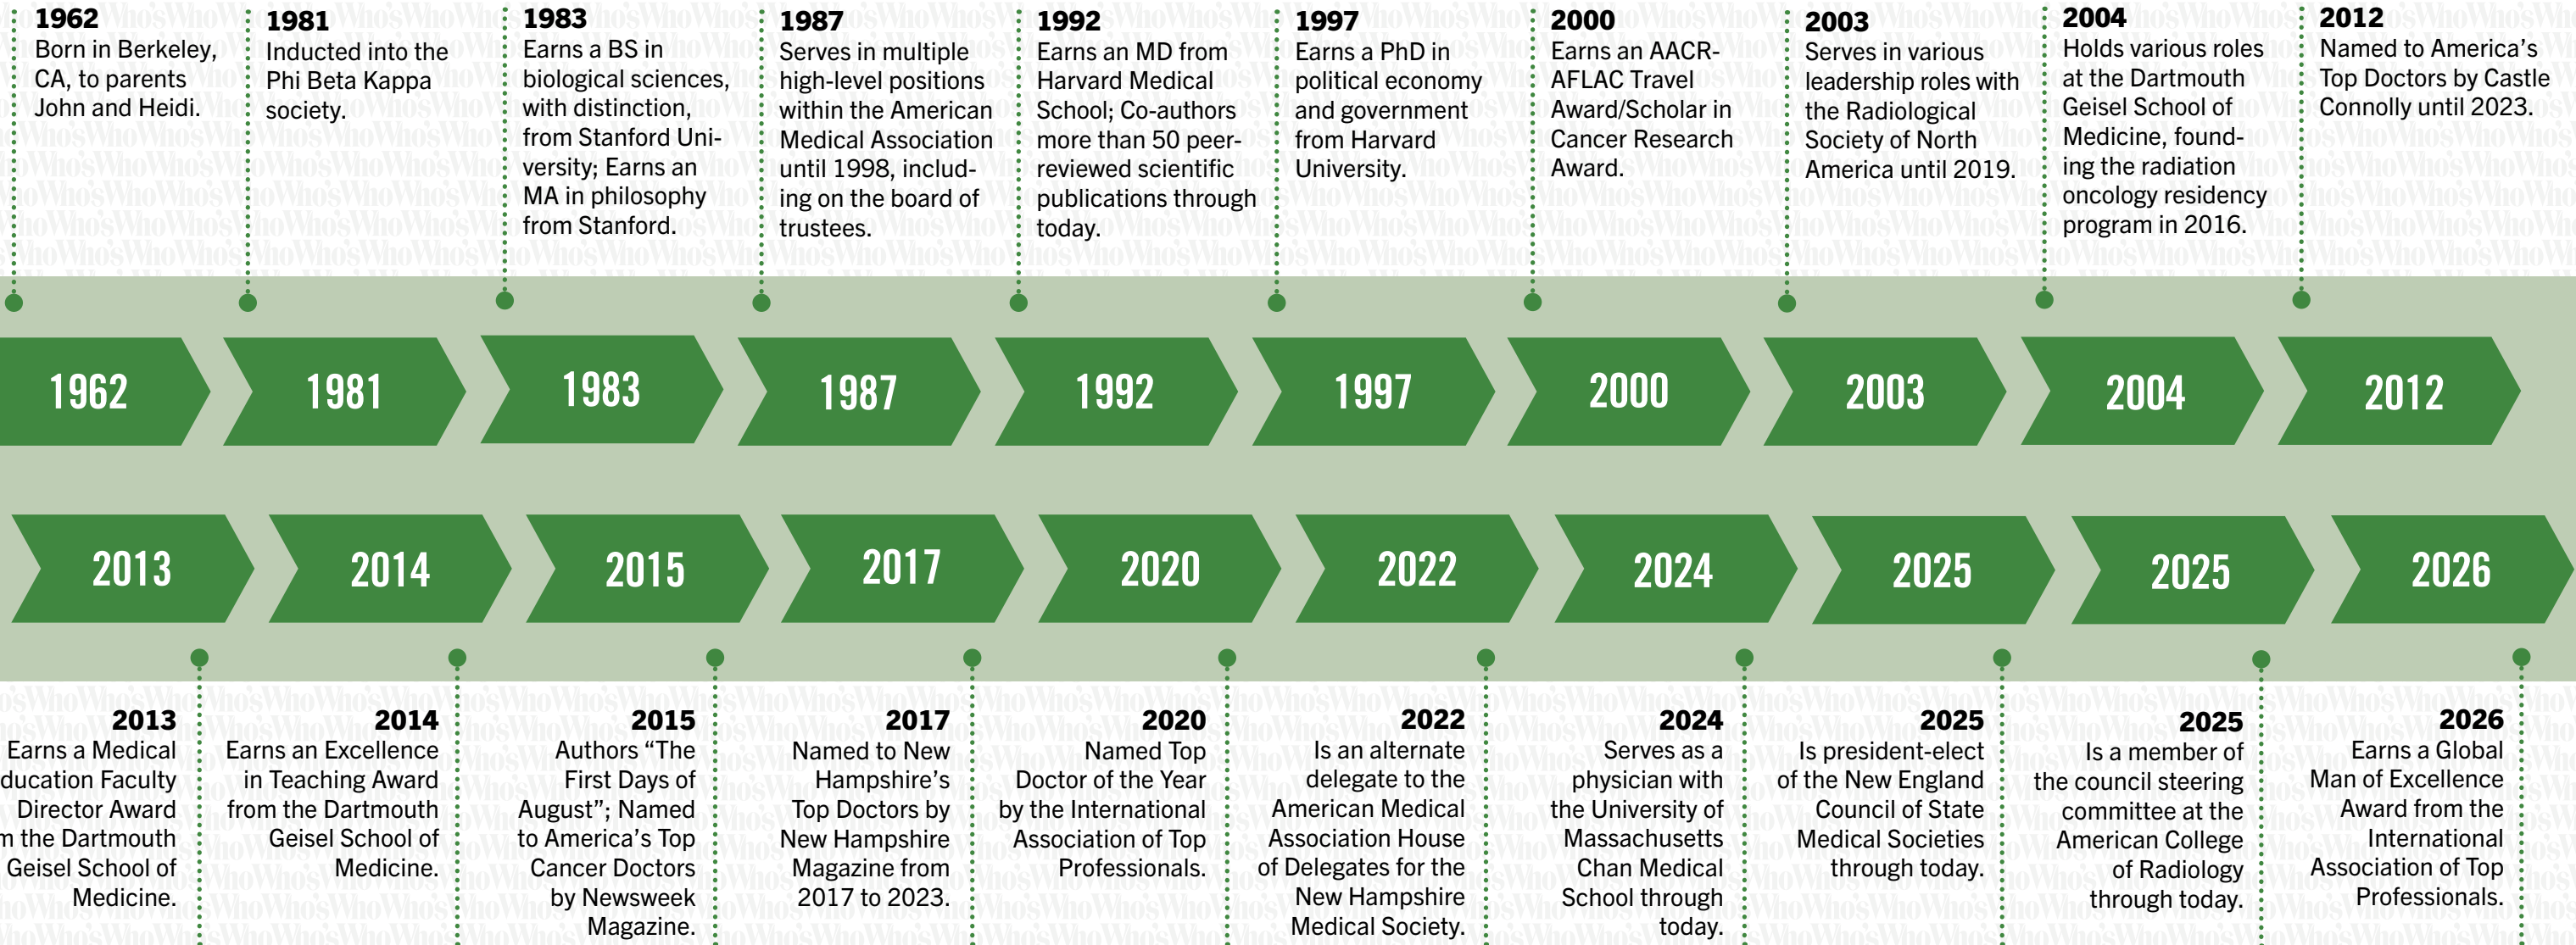

# ALAN CHARLES HARTFORD, MD, PhD, FACR, FASTRO

Professor of Radiation Oncology  
Associate Director

<https://www.linkedin.com/in/alan-hartford-3a6a51253/>

## A Timeline of Professional Milestones